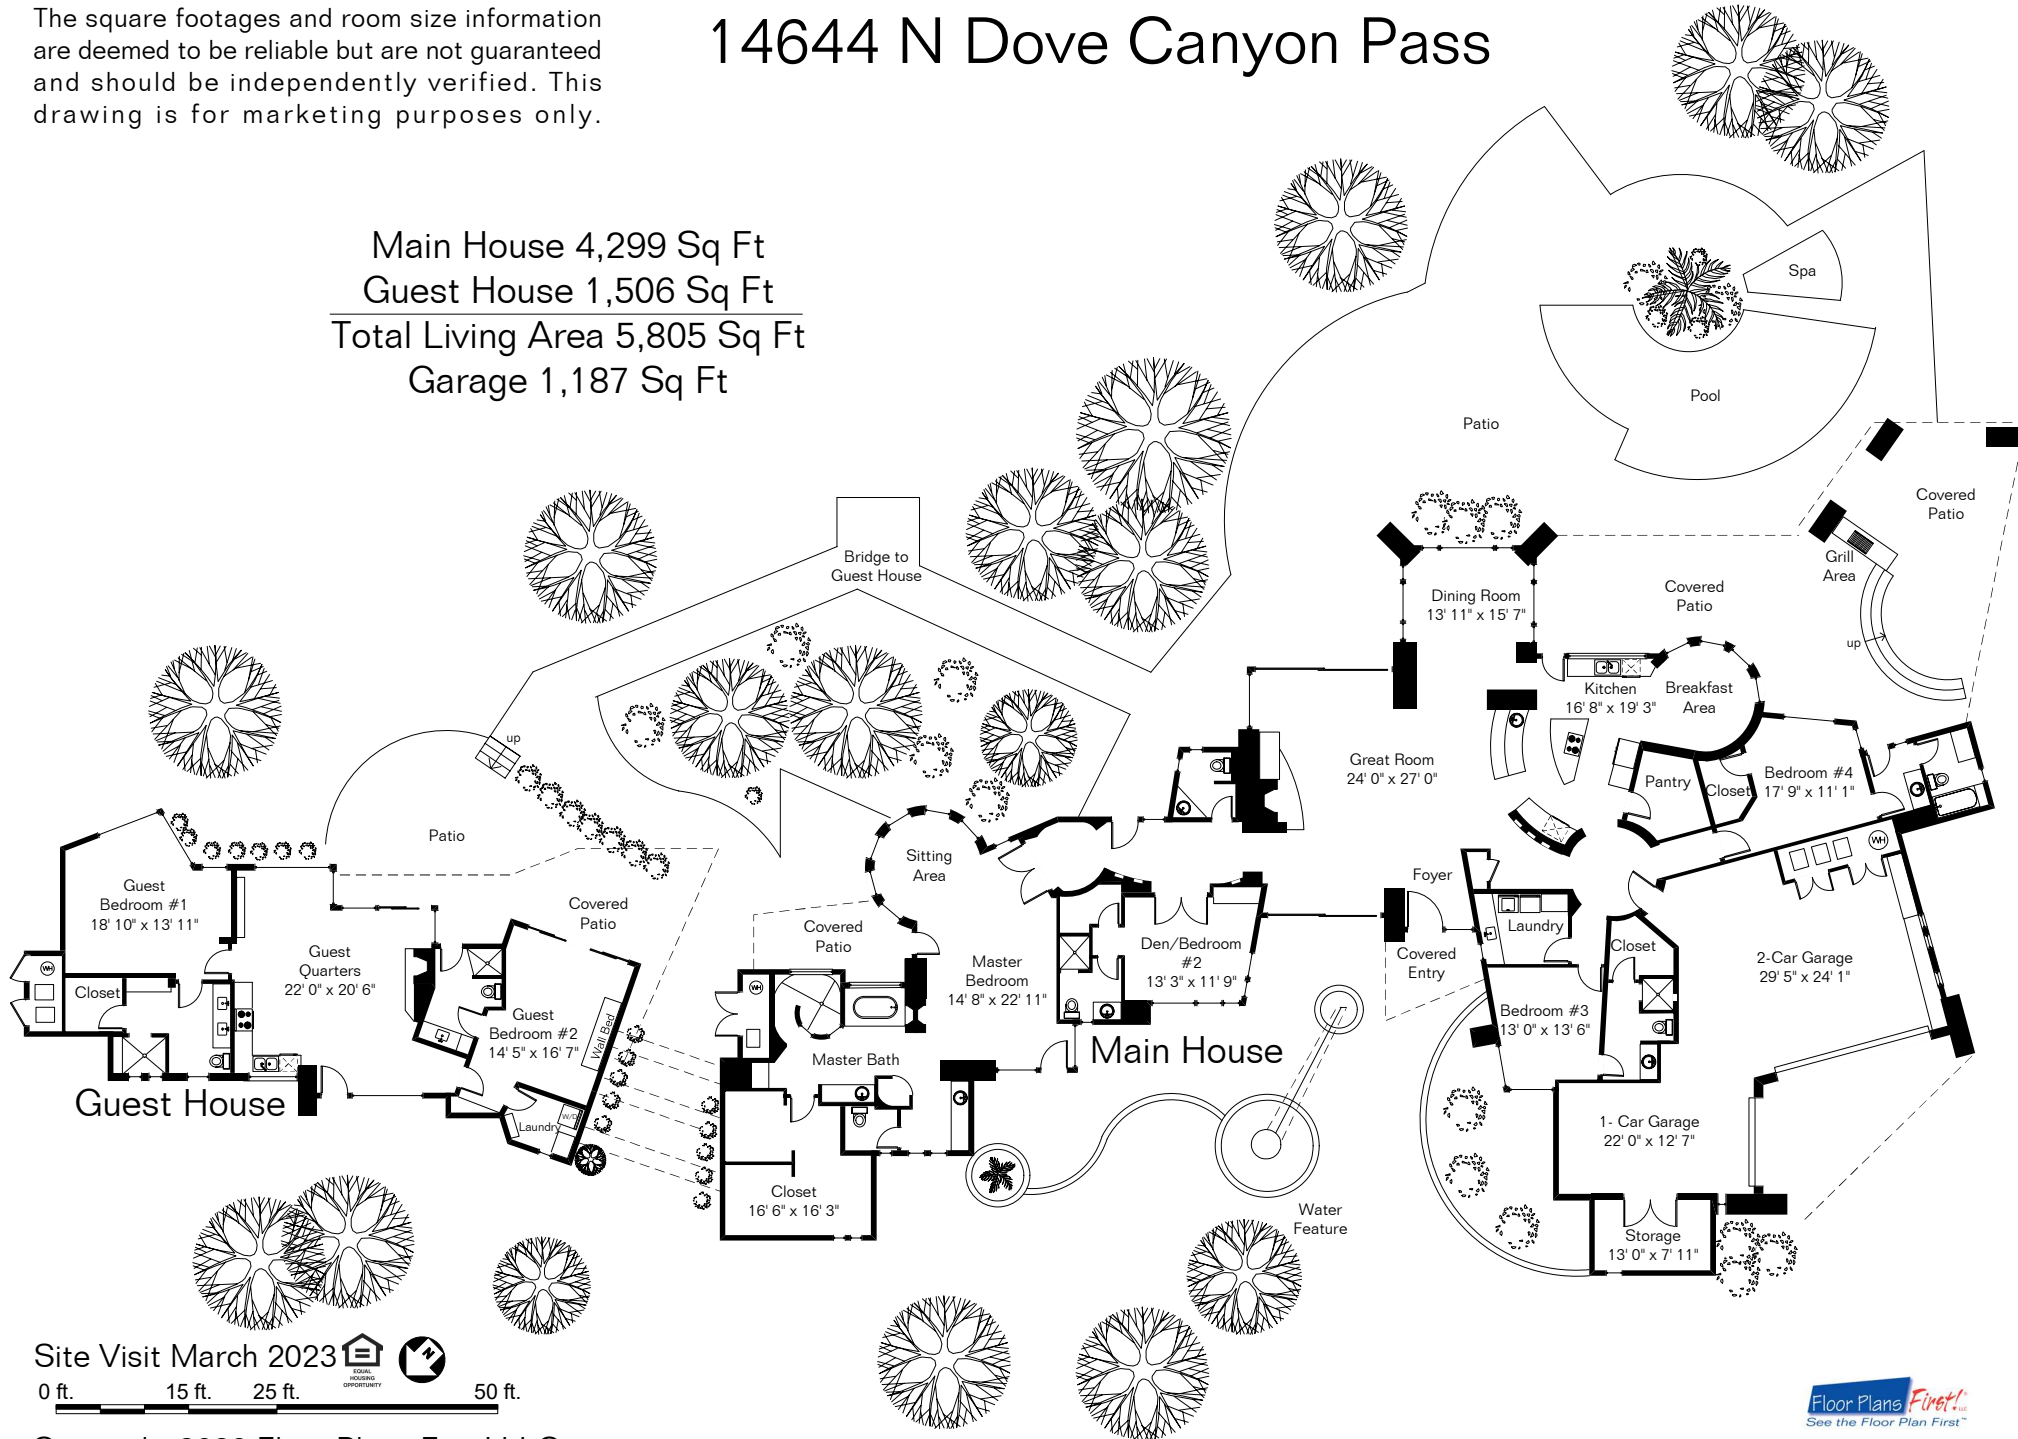

The square footages and room size information are deemed to be reliable but are not guaranteed and should be independently verified. This drawing is for marketing purposes only.

14644 N Dove Canyon Pass

Main House 4,299 Sq Ft
Guest House 1,506 Sq Ft
Total Living Area 5,805 Sq Ft
Garage 1,187 Sq Ft

Site Visit March 2023  
0 ft. 15 ft. 25 ft. 50 ft.

Copyright 2023 Floor Plans First! LLC
All Rights Reserved.